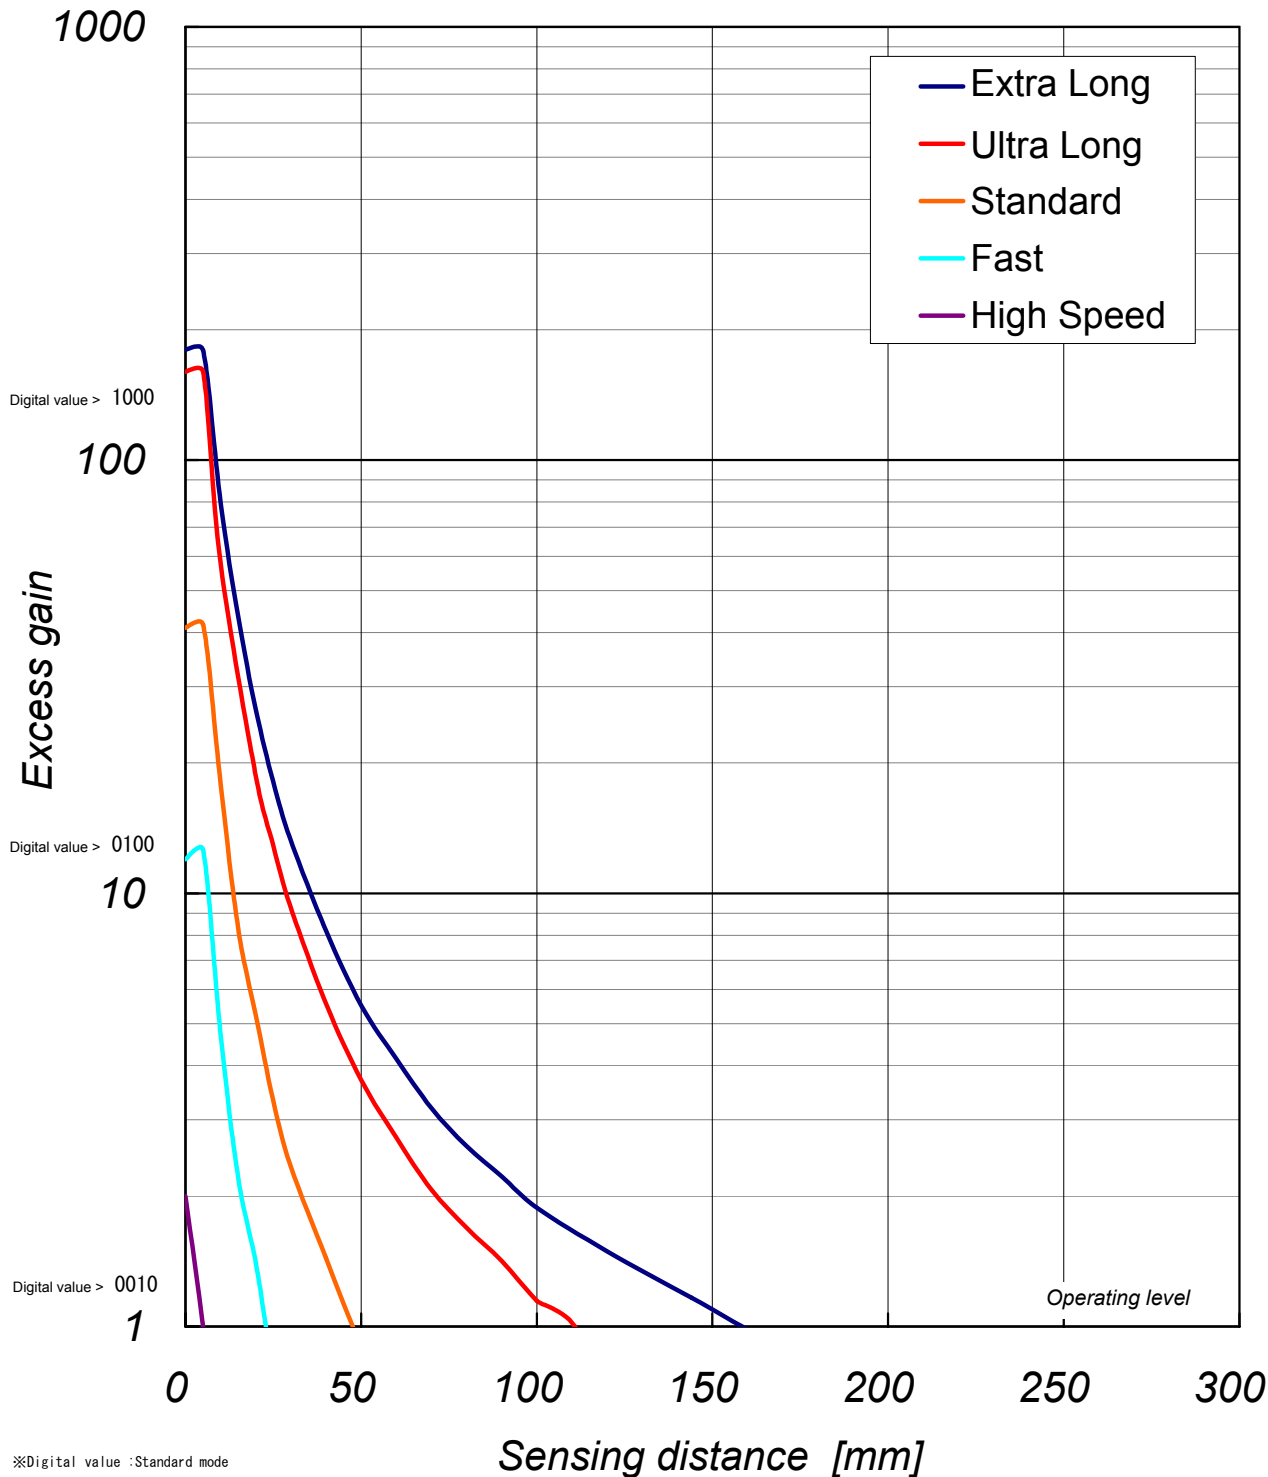

△1			
△2			
△3			

Typical example data

Digital value > 9999

※Digital value :Standard mode

<b>A4</b>	SCALE X	UNIT X	DATE 2009.9.18	DESCRIPTION
APPROVED BY S.Nishimura	CHECKED BY S.Nishimura	DRAWN BY Y.Shirakawa	DESIGNED BY Y.Shirakawa	D3RF                      NF-DV02
3RD ANGLE PROTECTION	OPTEX FA CO.,LTD.		DRAWING NO X109-W116	ITEM Excess Gain