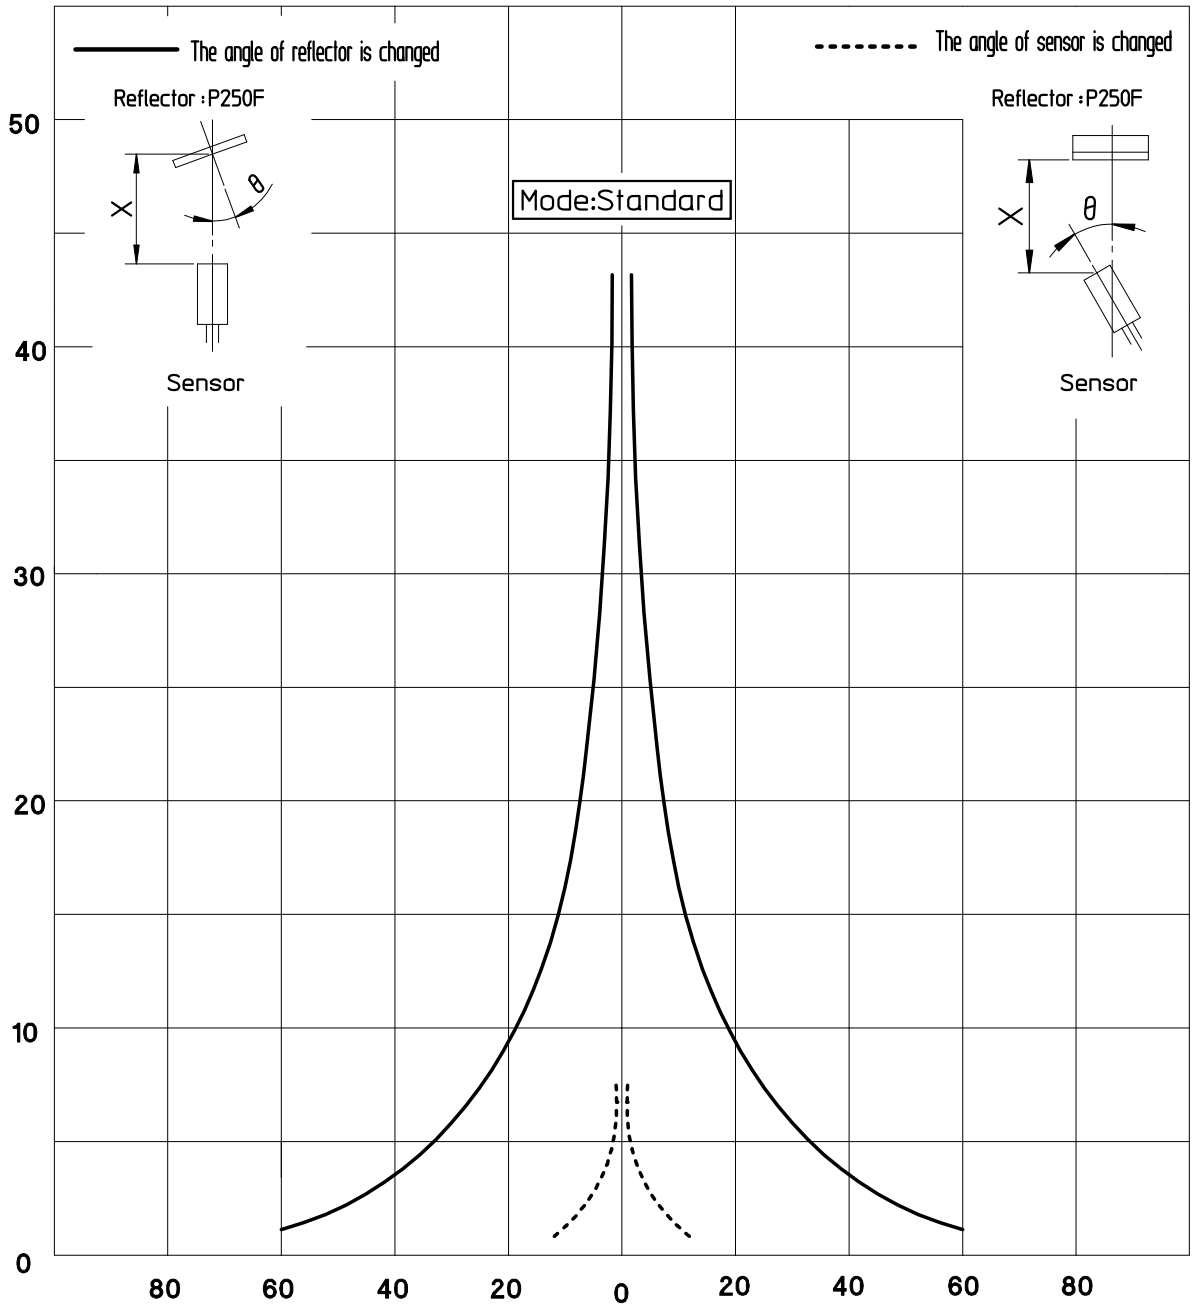

Mode=Response time

CON.NO	QUAN	NAME		MATERIAL	STANDARD	DISPOSAL	REMARKS
A4	SCALE X	UNIT X	DATE 2005.9.12	DESCRIPTION DSR-5000 Sensing Distance-Detection Angle			
APPROVED BY K.Matsumoto	CHECKED BY R.Kumo	DRAWN BY S.Nishimura	DESIGNED BY S.Nishimura	ITEM			
3RD ANGLE PROJECTION	OPTEX FA CO.,LTD.			DRAWING NO	X80-Z178E		