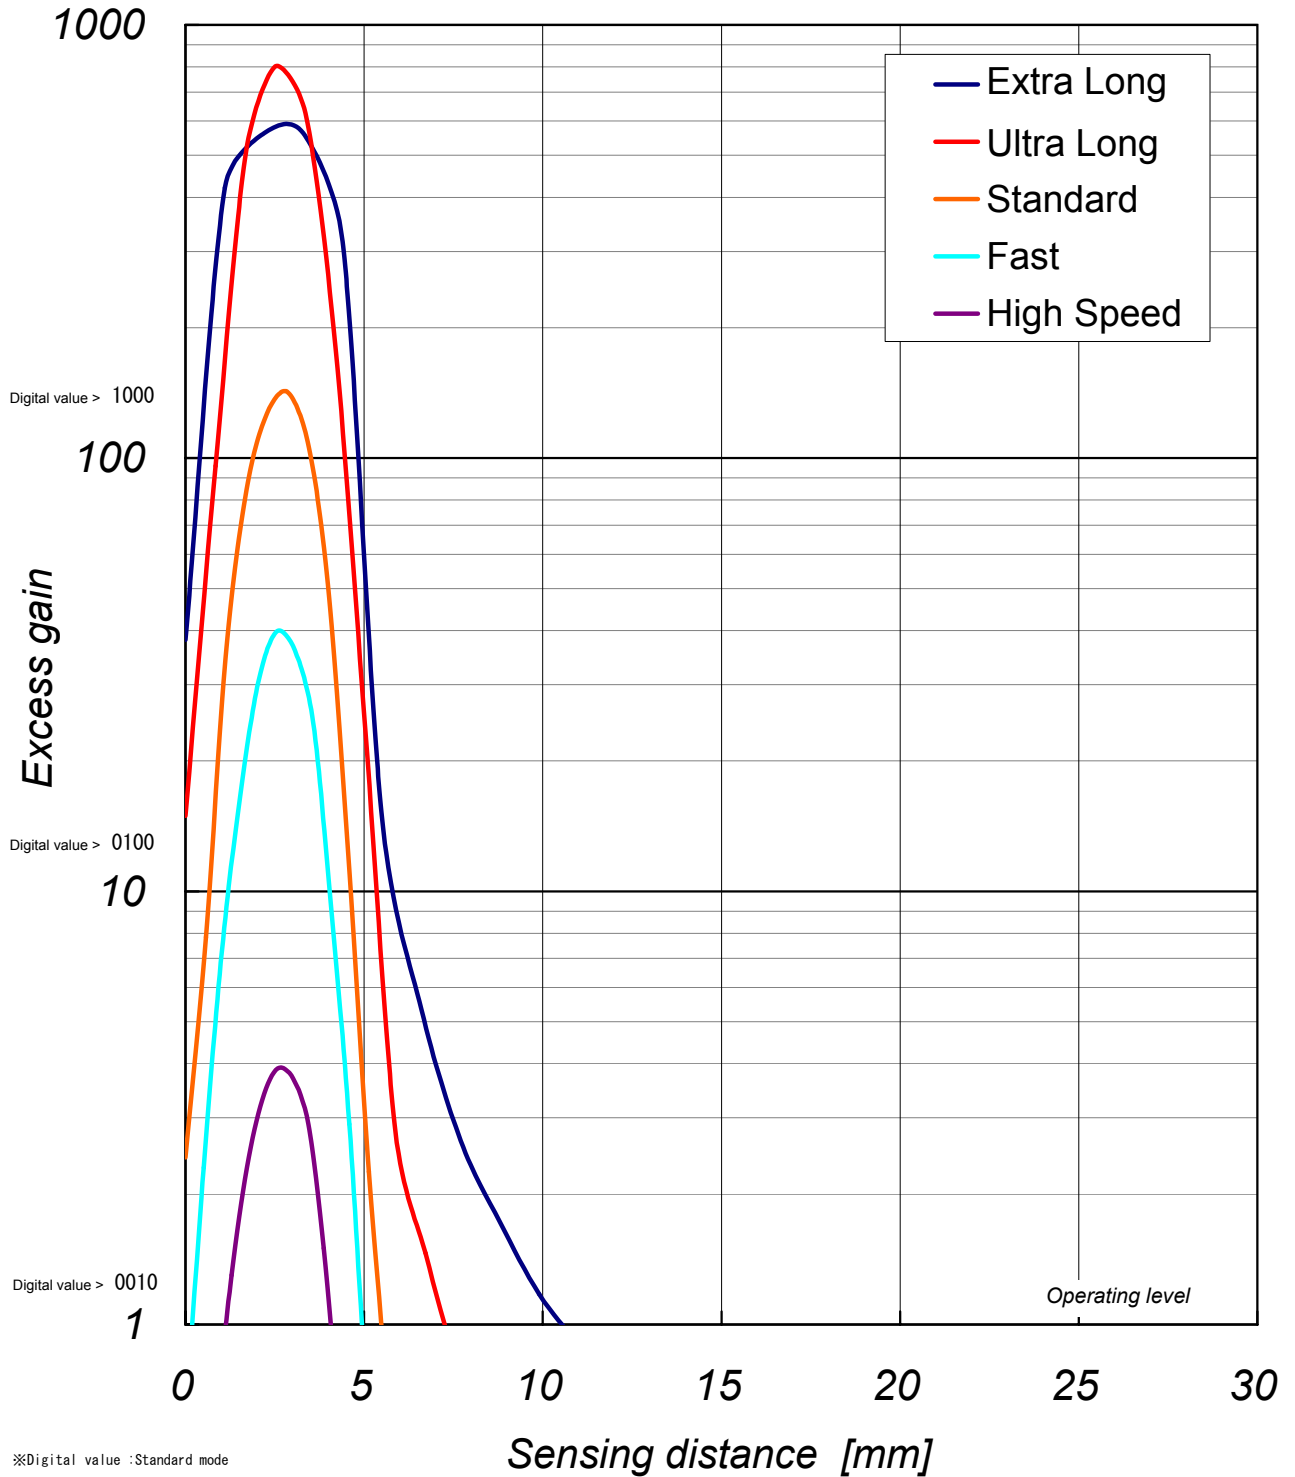

△1			
△2			
△3			

Typical example data

Digital value > 9999

A4	SCALE X	UNIT X	DATE 2009.9.18	DESCRIPTION
APPROVED BY S.Nishimura	CHECKED BY S.Nishimura	DRAWN BY Y.Shirakawa	DESIGNED BY Y.Shirakawa	D3RF NF-DC39
3RD ANGLE PROTECTION	OPTEX FA CO.,LTD.		DRAWING NO X109-W119	ITEM Excess Gain