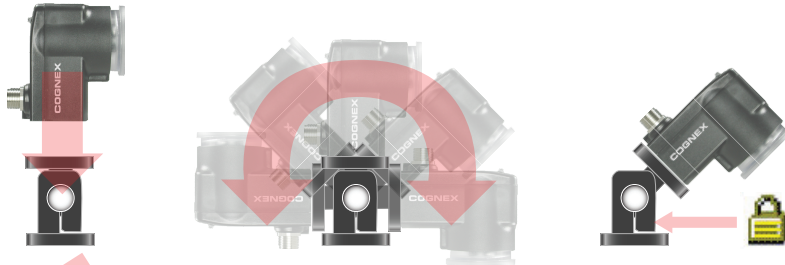

COGNEX®

Checker 200 Series Mounting Bracket
CKR-200-BKT

A	1/4-20 UNC
B	M6 x 1.0
C	Ø = 7.14 (0.281)

590-7039 © 2007 COGNEX Corporation