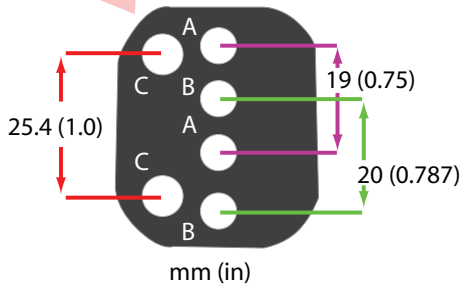

COGNEX®

Checker 200 Series Mounting Bracket
CKR-200-BKT

A	1/4-20 UNC
B	M6 x 1.0
C	Ø = 7.14 (0.281)

590-7039 © 2007 COGNEX Corporation