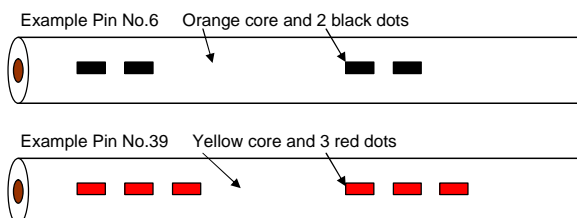

Pin to cable identification table

CN1 pin No.	Core			CN1 pin No.	Core		
	Color	Dot color	Dot No.		Color	Dot color	Dot No.
1	Orange			26	Orange		
2	Gray			27	Gray		
3	White		1	28	White		1
4	Yellow			29	Yellow		
5	Pink			30	Pink		
6	Orange			31	Orange		
7	Gray			32	Gray		
8	White			33	White		2
9	Yellow			34	Yellow		
10	Pink			35	Pink		
11	Orange			36	Orange		
12	Gray			37	Gray		
13	White			38	White		3
14	Yellow			39	Yellow		
15	Pink			40	Pink		
16	Orange			41	Orange		
17	Gray			42	Gray		
18	White			43	White		4
19	Yellow			44	Yellow		
20	Pink			45	Pink		
21	Orange			46	Orange		
22	Gray			47	Gray		
23	White			48	White		Continuous
24	Yellow			49	Yellow		
25	Pink			50	Pink		

1. Dimensions

CN1 male connector

$L=3,025\pm 25\text{mm}$

Color of cable sheath : beige

2. I/O Pin assignment

Please refer "Pin to cable identification table".
Following is an example of Pin No.6 and Pin No.39.