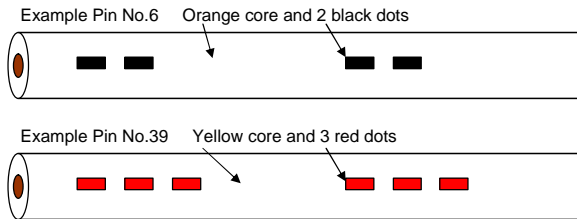

1. Dimensions

CN1 male connector

$L=3,025\pm 25\text{mm}$

Color of cable sheath : beige

2. I/O Pin assignment

Please refer "Pin to cable identification table".
Following is an example of Pin No.6 and Pin No.39.

Pin to cable identification table

CN1 pin No.	Core			CN1 pin No.	Core		
	Color	Dot color	Dot No.		Color	Dot color	Dot No.
1	Orange			26	Orange		
2	Gray			27	Gray		
3	White		1	28	White		1
4	Yellow			29	Yellow		
5	Pink			30	Pink		
6	Orange			31	Orange		
7	Gray			32	Gray		
8	White			33	White		2
9	Yellow			34	Yellow		
10	Pink			35	Pink		
11	Orange			36	Orange		
12	Gray			37	Gray		
13	White			38	White		3
14	Yellow			39	Yellow		
15	Pink			40	Pink		
16	Orange			41	Orange		
17	Gray			42	Gray		
18	White			43	White		4
19	Yellow			44	Yellow		
20	Pink			45	Pink		
21	Orange			46	Orange		
22	Gray			47	Gray		
23	White			48	White		Continuous
24	Yellow			49	Yellow		
25	Pink			50	Pink		