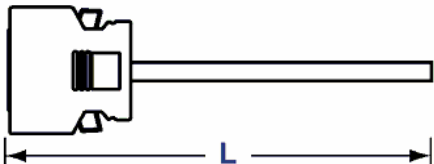

1. Dimensions

CN1 male connector

$L=3,025\pm 25\text{mm}$

Color of cable sheath : beige

2. I/O Pin assignment

Please refer "Pin to cable identification table".
Following is an example of Pin No.6 and Pin No.39.

Pin to cable identification table

CN1 pin No.	Core			CN1 pin No.	Core		
	Color	Dot color	Dot No.		Color	Dot color	Dot No.
1	Orange			26	Orange		
2	Gray			27	Gray		
3	White		1	28	White		1
4	Yellow			29	Yellow		
5	Pink			30	Pink		
6	Orange			31	Orange		
7	Gray			32	Gray		
8	White			33	White		2
9	Yellow			34	Yellow		
10	Pink			35	Pink		
11	Orange			36	Orange		
12	Gray			37	Gray		
13	White			38	White		3
14	Yellow			39	Yellow		
15	Pink			40	Pink		
16	Orange			41	Orange		
17	Gray			42	Gray		
18	White			43	White		4
19	Yellow			44	Yellow		
20	Pink			45	Pink		
21	Orange			46	Orange		
22	Gray			47	Gray		
23	White			48	White		Continuous
24	Yellow			49	Yellow		
25	Pink			50	Pink		