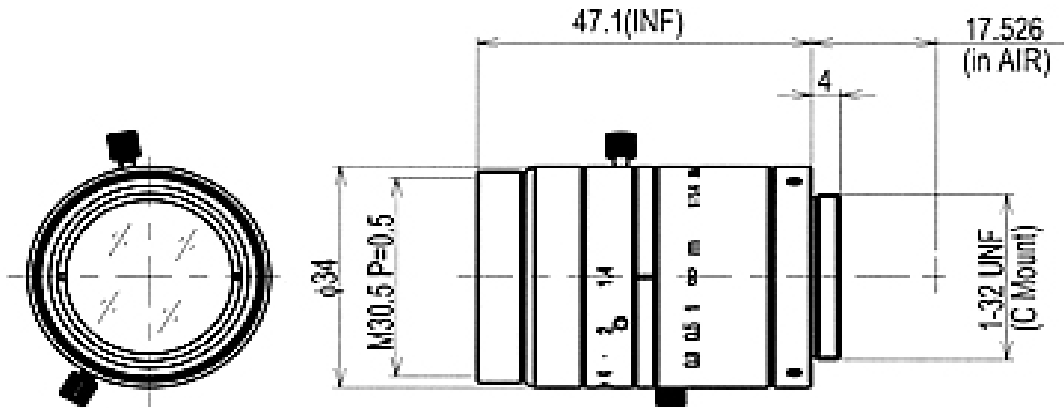

LTC-25M (23FM25SP)

SPECIFICATIONS

Focal Length	25mm
Iris Range	F/1.4 to 22
Iris Operation	Manual with Lock
Focus Operation	Manual with Lock
Mount	C
1/3" Angle of View	11.0° x 8.2 °
1/2" Angle of View	14.6° x 11.0°
2/3" Angle of View	20.0° x 15.1 °
Effective Diameter (Front/Rear Lens)	Ø23.5mm/Ø16.5mm
Minimum Object Distance	0.15m
Back Focus	17.17mm (in air)
Filter Size	M30.5 P=0.5
Maximum Diameter	ø34mm
Overall Length	52.2mm
Weight	103g