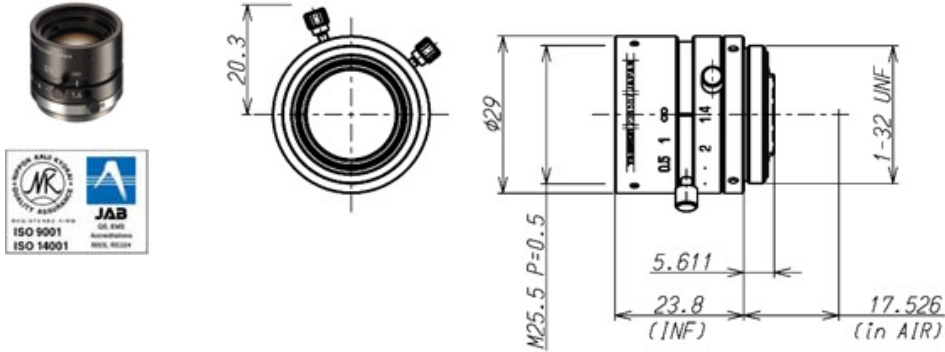

1/1.8 16MM F/1.4 with Lock for Mega Pixel Cameras

SPECIFICATIONS

Focal Length	16mm
Iris Range	F/1.4-16
Iris Operation	Manual w/Lock
Focus Operation	Manual w/Lock
Mount	C
1/1.8" Angle of View (horizontal/vertical)	25.9° x 19.5°
1/2" Angle of View (horizontal/vertical)	22.8° x 17.1°
TV Distortion	---
Filter Size	M25.5 P=0.5mm
Minimum Object Distance	0.1m
Weight	39 grams