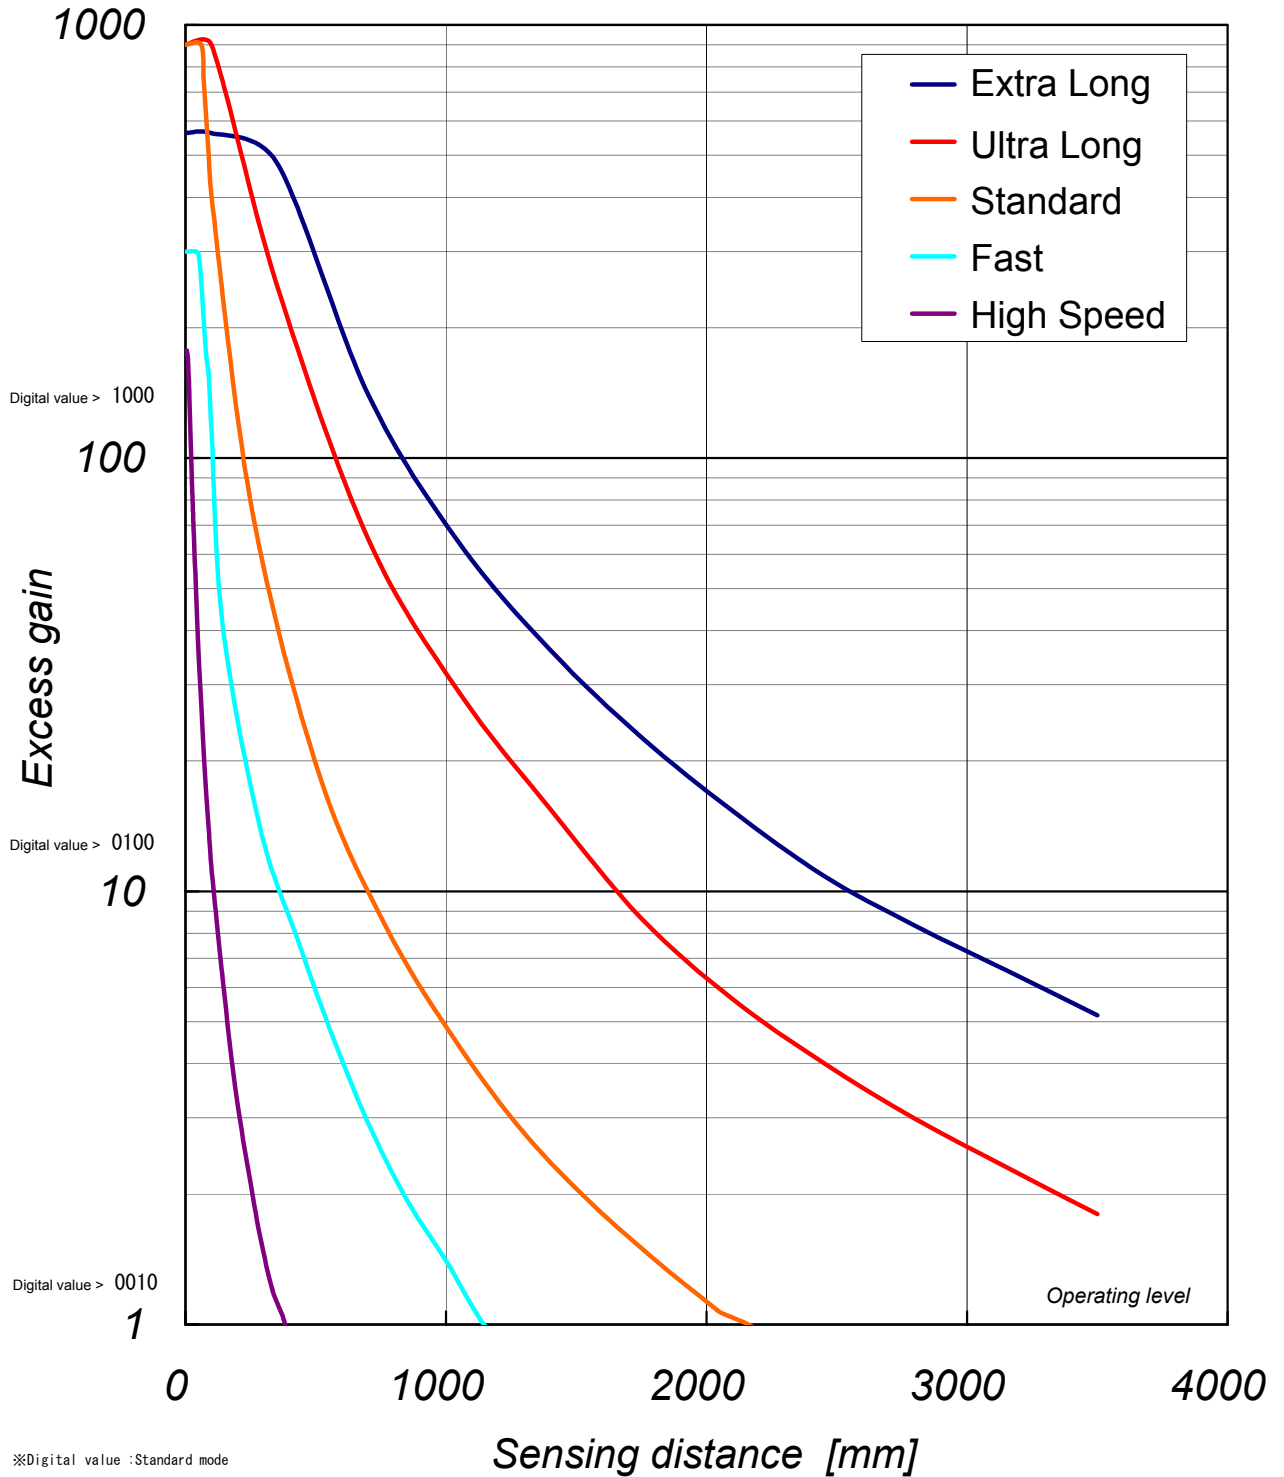

△1			
△2			
△3			

Typical example data

Digital value > 9999

※Digital value :Standard mode

<b>A4</b>	SCALE X	UNIT X	DATE 2009.9.18	DESCRIPTION
APPROVED BY S.Nishimura	CHECKED BY S.Nishimura	DRAWN BY Y.Shirakawa	DESIGNED BY Y.Shirakawa	D3RF      NF-TY01
3RD ANGLE PROTECTION				ITEM Excess Gain
OPTEX FA CO.,LTD.			DRAWING NO X109-W021	