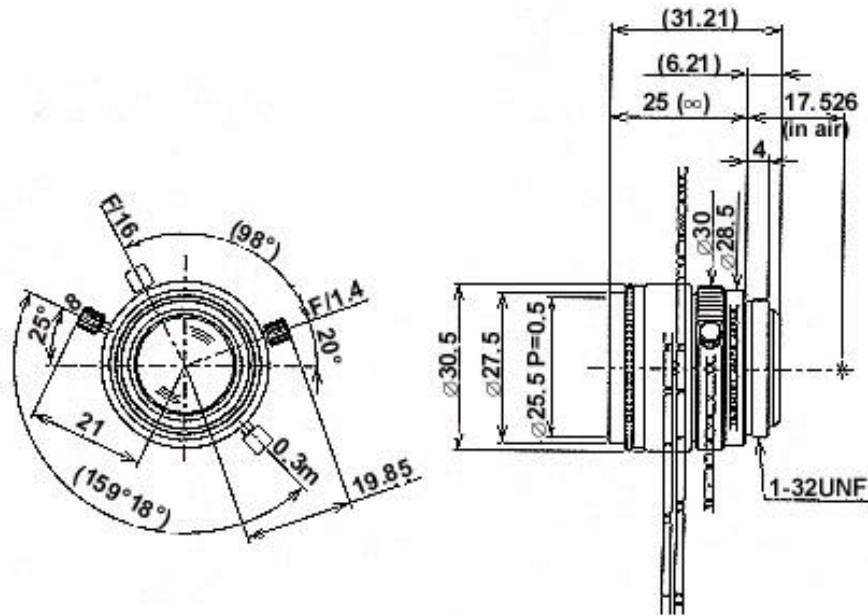

23FM16L

DVT PART NUMBER: LTC-16F

HI-RES MONOFOCAL
2/3" 16mm F/1.4

Specifications

Focal Length	16mm
Iris Range	F/1.4 to 16
Iris Operation	Manual w/ lock
Focus Operation	Manual w/ lock
1/3" Angle of View	16.9° x 12.8°
1/2" Angle of View	22.2° x 17.9°
2/3" Angle of View	30.5° x 28.2°
Effective Diameter (Front/Rear Lens)	Ø11.5mm/Ø11.5mm
Minimum Object Distance	11.8 in. (0.3m)
Back Focus	11.85mm (in air)
Filter Size	M25.5 P=0.5
Maximum Diameter	ø1.2 in. (ø30.5mm)
Overall Length	1.0 in. (25mm)
Weight	2.7 oz. (48 grams)

Lens Info