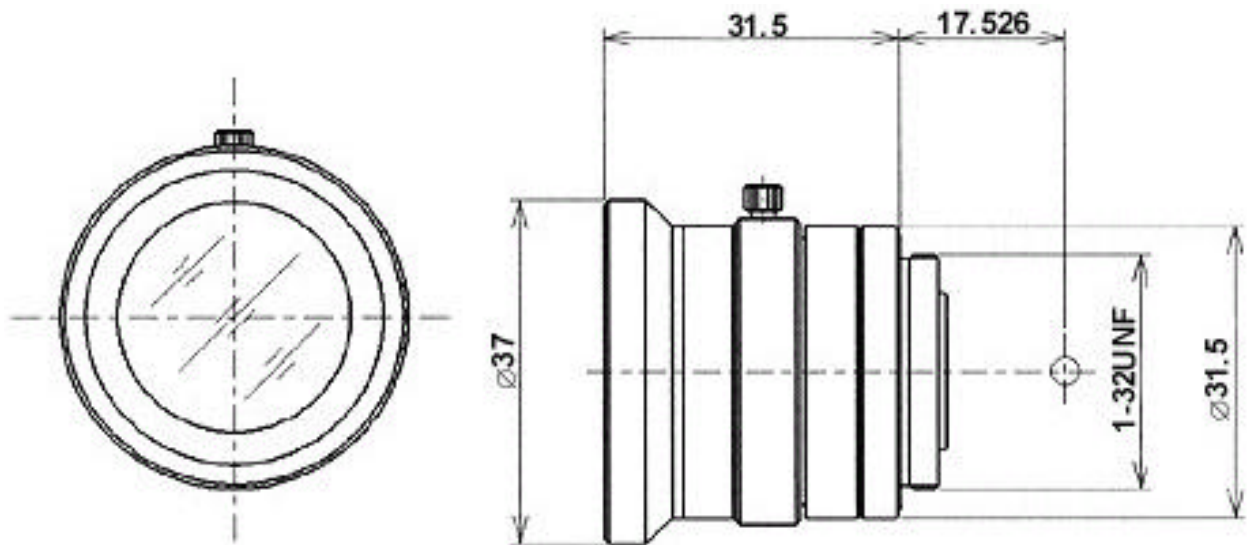

23FM65

DVT PART NUMBER: LTC-06F

HI-RES MONOFOCAL  
**2/3" 6.5mm F/1.8**

### Specifications

Focal Length	6.5 mm
Iris Range	F/1.8 to Close
Iris Operation	Manual
Focus Operation	---
1/3" Angle of View	40.1° x 30.3°
1/3" Angle of View	51.1° x 40.0°
2/3" Angle of View	71.3° x 55.3°
Effective Diameter (Front/Rear Lens)	Ø24.8mm/Ø10.8mm
Minimum Object Distance	7.9 in. (0.2m)
Back Focus	13.0mm (in air)
Filter Size	---
Maximum Diameter	ø1.5 in. (ø37mm)
Overall Length	1.2 in. (31.5 mm)
Weight	2.1 oz. (60 gr.)