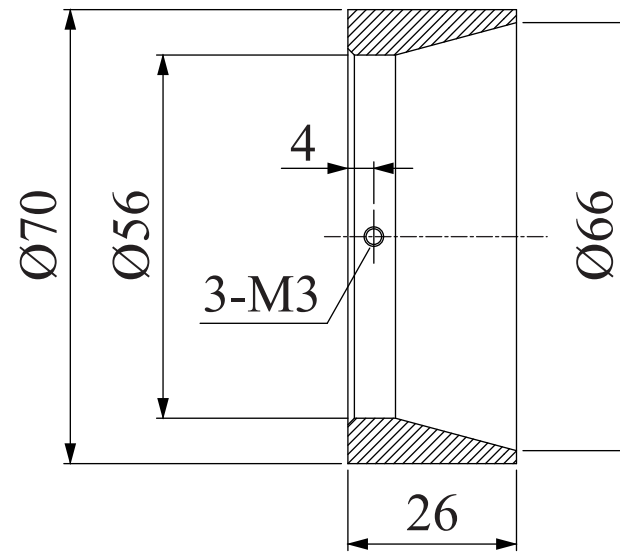

# DF-LDR-100LA

Third Angle Projection Units: mm

Prevents shine and glare

Attaches to the LDQ and LDL Series of bar-type lights to reduce shine from glossy applications.

DF-LDL-34x8 (Applicable to LDQ-78)
DF-LDL-42x15 (Applicable to LDQ-100A)
DF-LDL-74x27
DF-LDL-82x15 (Applicable to LDQ-150A)
DF-LDL-130x15 (Applicable to LDQ-200A)
DF-LDL-180x16
DF-LDL-247x16