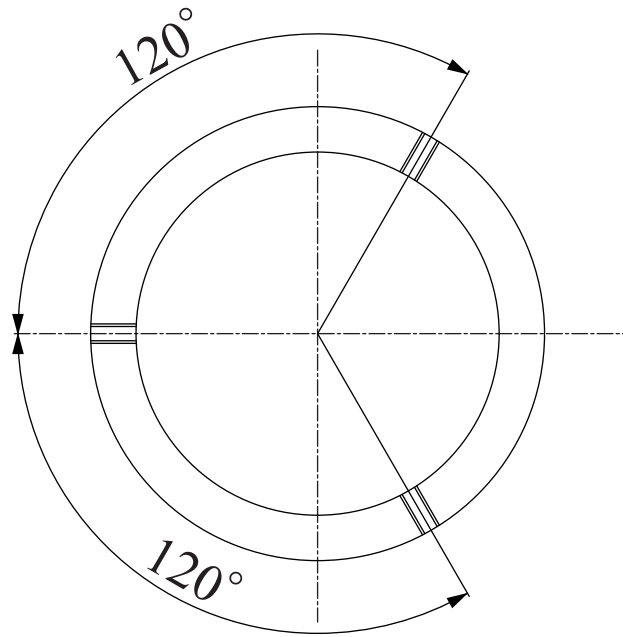

# DF-LDR-100LA

Third Angle Projection Units: mm

Prevents shine and glare

Attaches to the LDQ and LDL Series of bar-type lights to reduce shine from glossy applications.

DF-LDL-34x8 (Applicable to LDQ-78)
DF-LDL-42x15 (Applicable to LDQ-100A)
DF-LDL-74x27
DF-LDL-82x15 (Applicable to LDQ-150A)
DF-LDL-130x15 (Applicable to LDQ-200A)
DF-LDL-180x16
DF-LDL-247x16