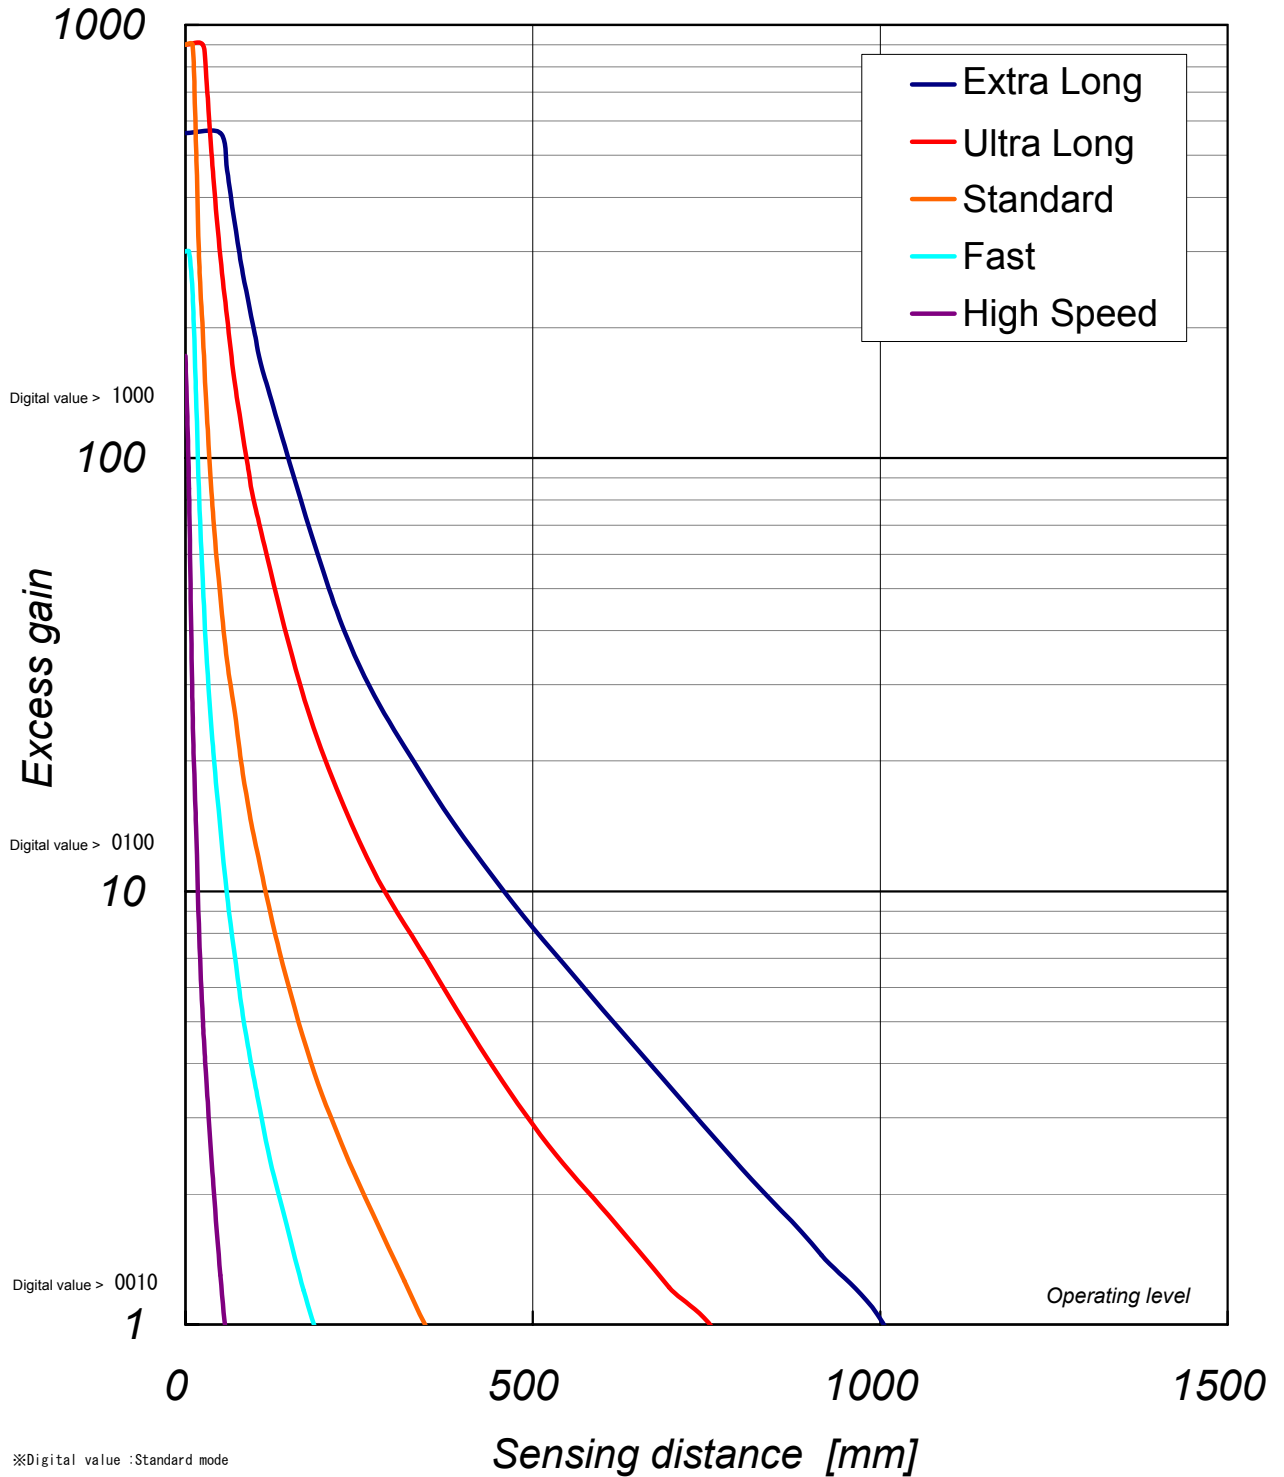

△1			
△2			
△3			

Typical example data

Digital value > 9999

A4	SCALE X	UNIT X	DATE 2009.9.18	DESCRIPTION
APPROVED BY S.Nishimura	CHECKED BY S.Nishimura	DRAWN BY Y.Shirakawa	DESIGNED BY Y.Shirakawa	D3RF NF-DB03
3RD ANGLE PROTECTION	OPTEX FA CO.,LTD.		DRAWING NO X109-W105	ITEM Excess Gain