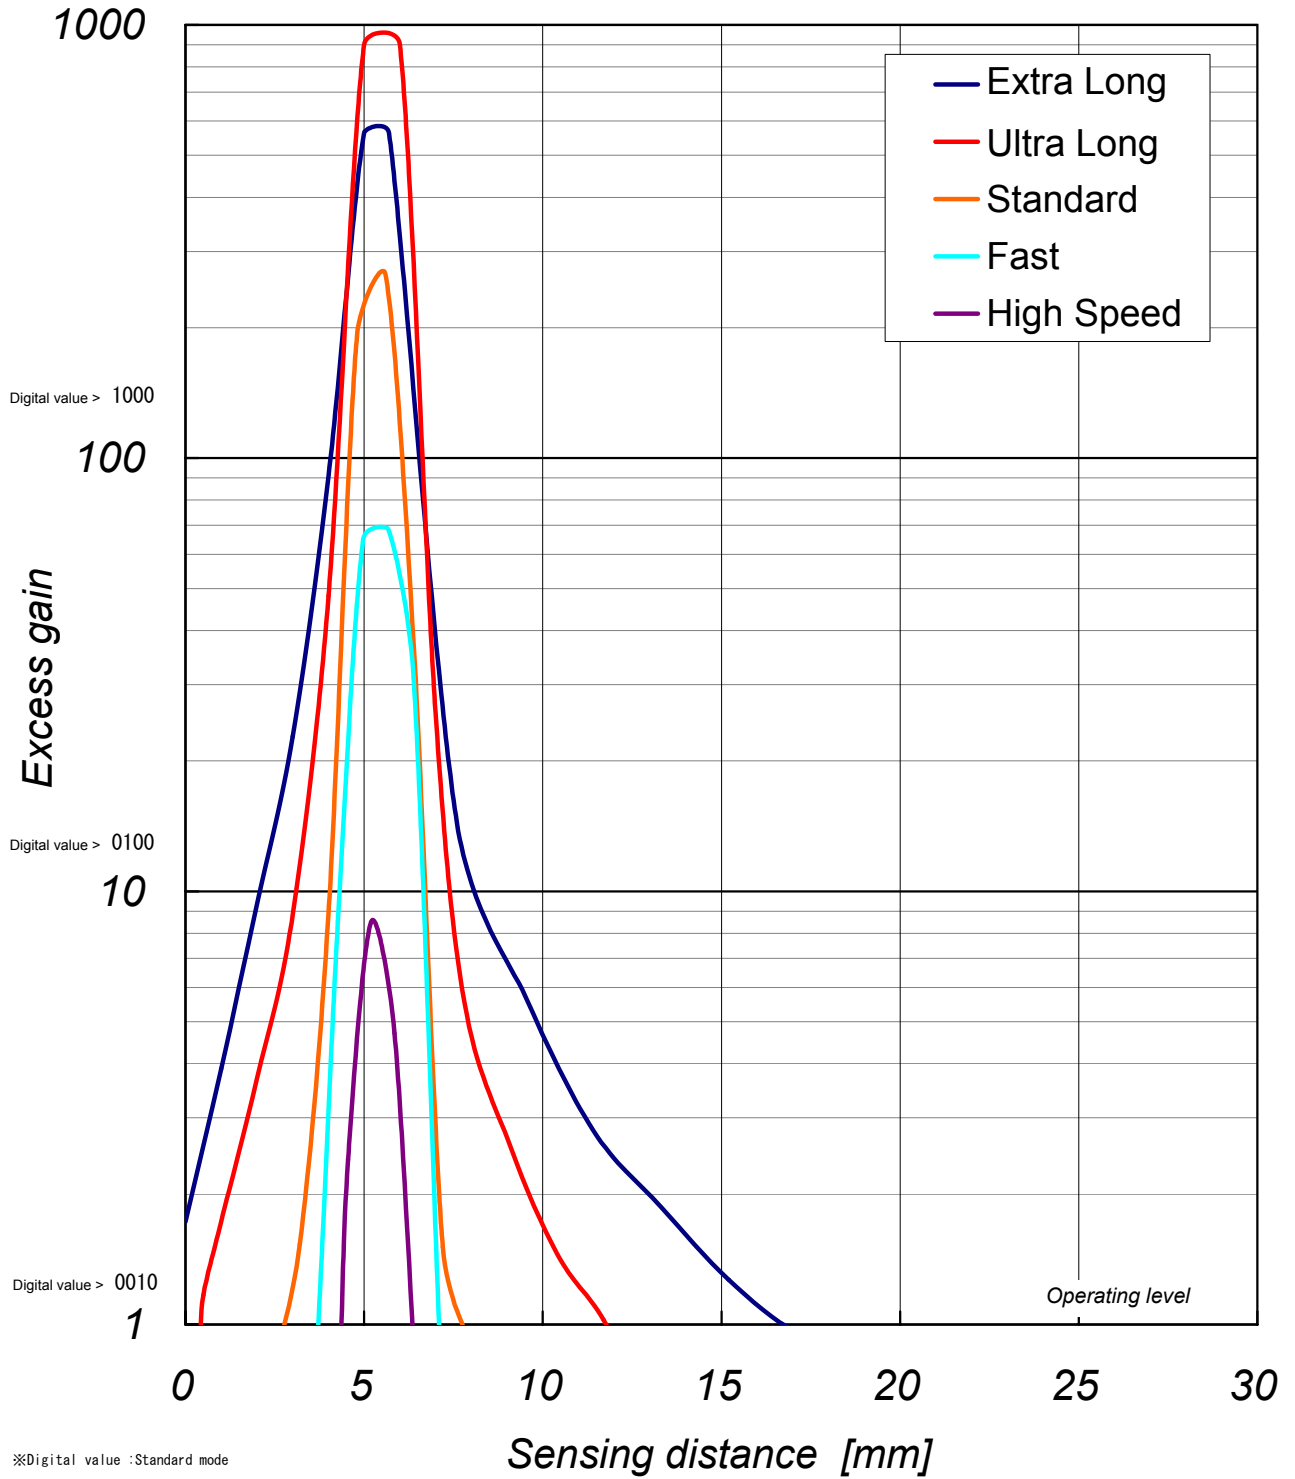

△1			
△2			
△3			

Typical example data

Digital value > 9999

A4	SCALE X	UNIT X	DATE 2009.9.18	DESCRIPTION
APPROVED BY S.Nishimura	CHECKED BY S.Nishimura	DRAWN BY Y.Shirakawa	DESIGNED BY Y.Shirakawa	D3RF NF-DC38
3RD ANGLE PROTECTION	OPTEX FA CO.,LTD.		DRAWING NO X109-W118	ITEM Excess Gain