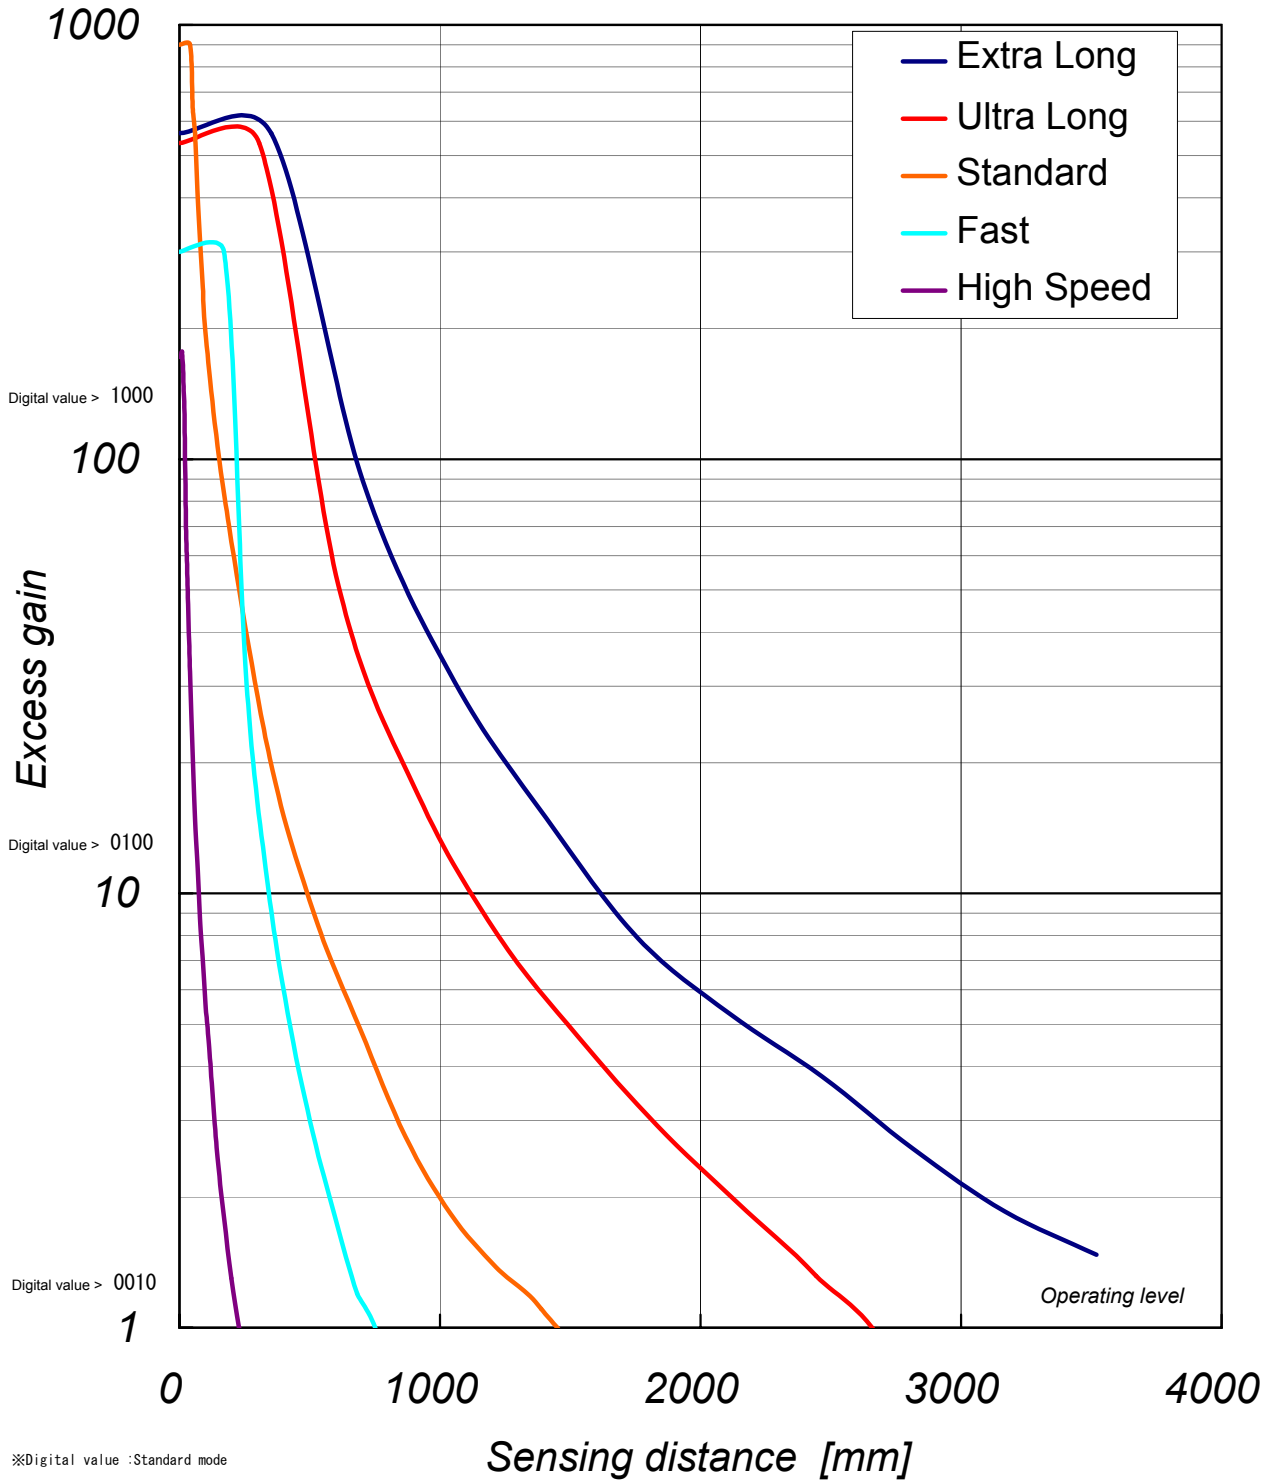

△1			
△2			
△3			

Typical example data

Digital value > 9999

A4	SCALE X	UNIT X	DATE 2009.9.18	DESCRIPTION
APPROVED BY S.Nishimura	CHECKED BY S.Nishimura	DRAWN BY Y.Shirakawa	DESIGNED BY Y.Shirakawa	D3RF NF-TB03
3RD ANGLE PROTECTION	OPTEX FA CO.,LTD.		DRAWING NO X109-W004	ITEM Excess Gain