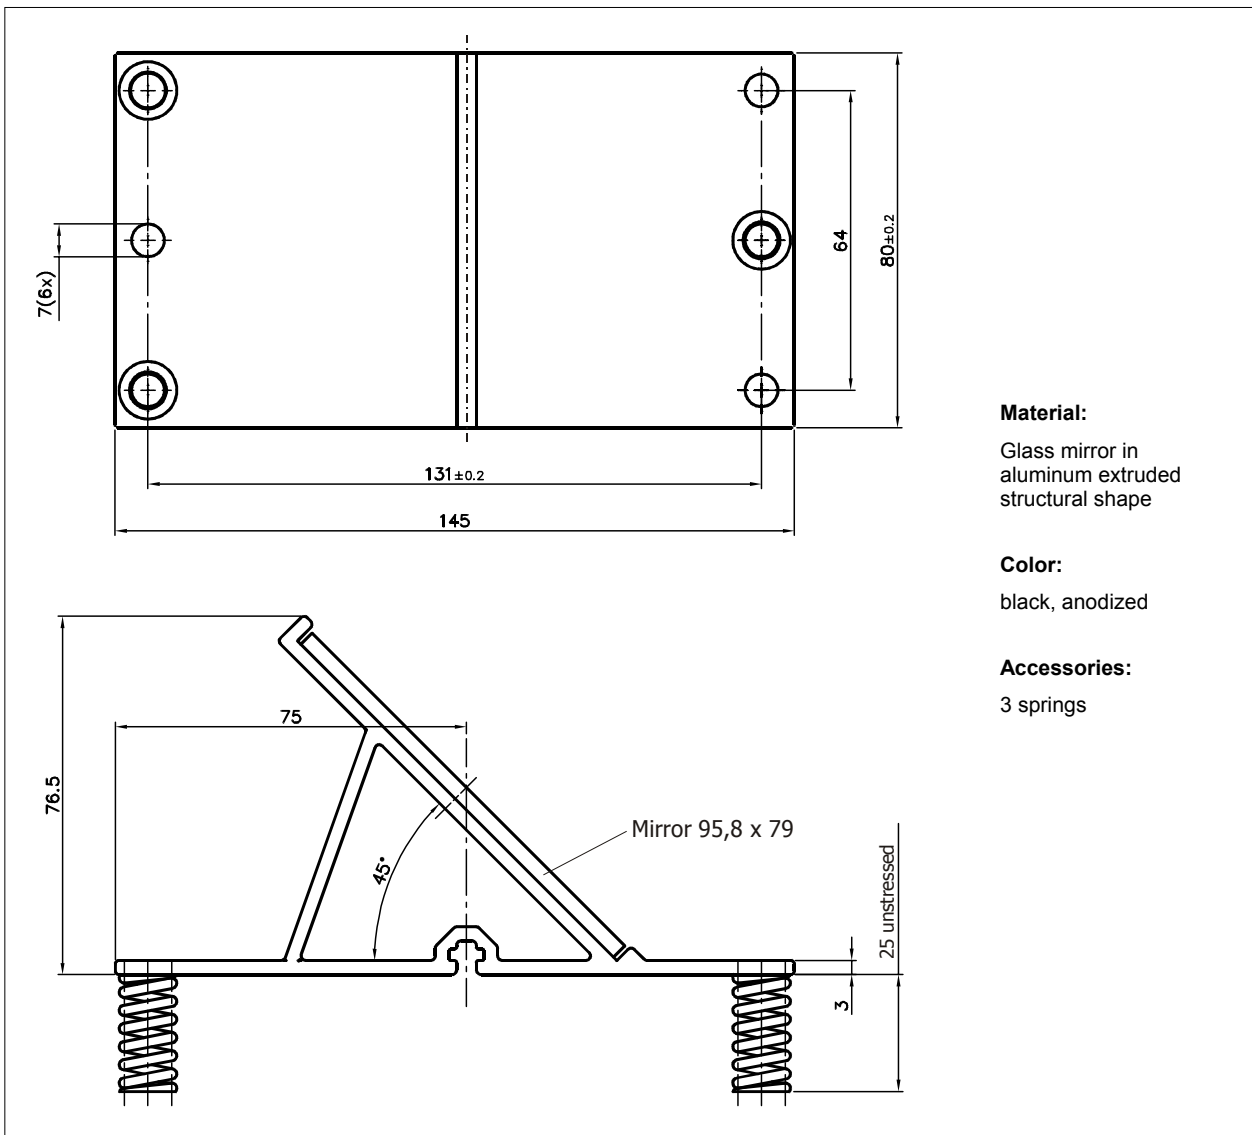

Deflection Mirror

- **Article-No.: 49-500-033**
- **To the deflection of the laser beam**

Mechanical Data

Material:

Glass mirror in aluminum extruded structural shape

Color:

black, anodized

Accessories:

3 springs